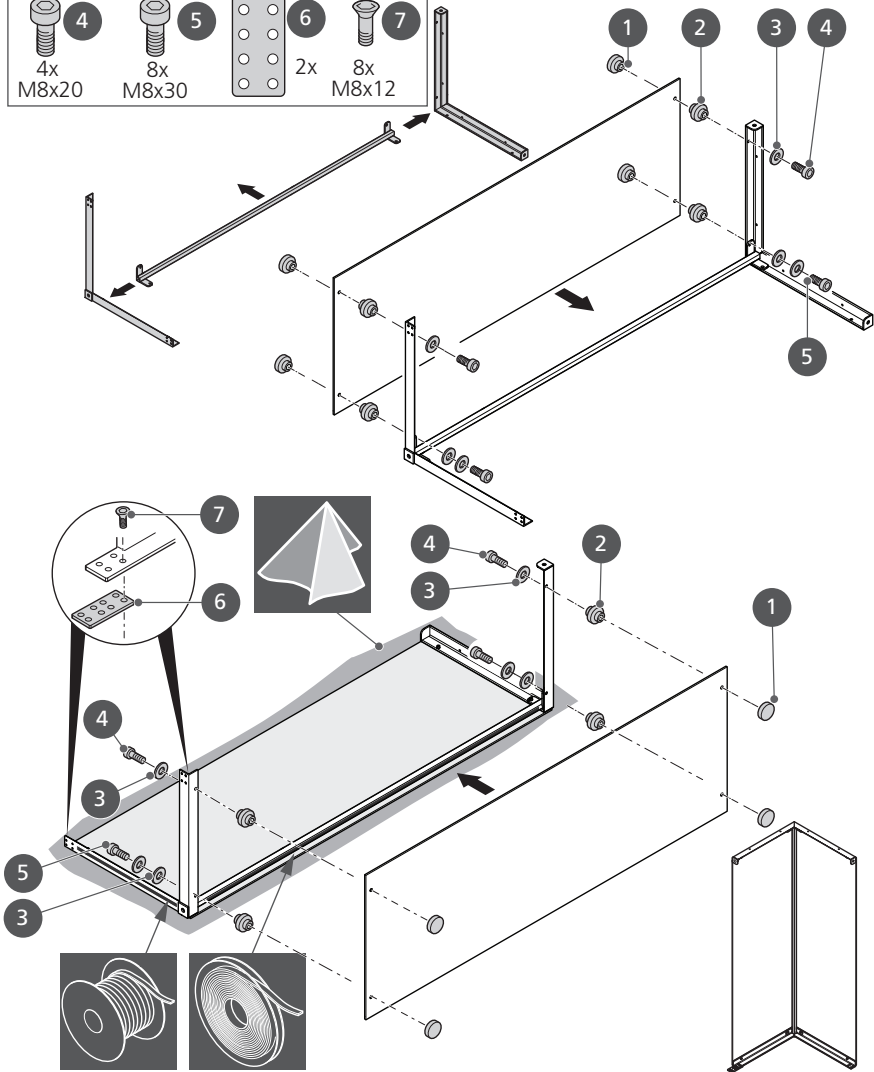

Ahrend Flexbox

Modular space in space solutions

Cloth

Adhesive tape/glass

Wrench 8/13/24

Adhesive tape/floor

Socket wrench

Cross head screwdriver

Glass carrier

Manual

Powertool

Scissors

Visual inspection

Allen key

- | | | | | |
|--|---|---|--|---|
|  1
2x
M10x40 |  2
2x
M10 |  3
2x
M8x20 |  4
2x
M8 |  5
4x
M5x25 |
|--|---|---|--|---|

24