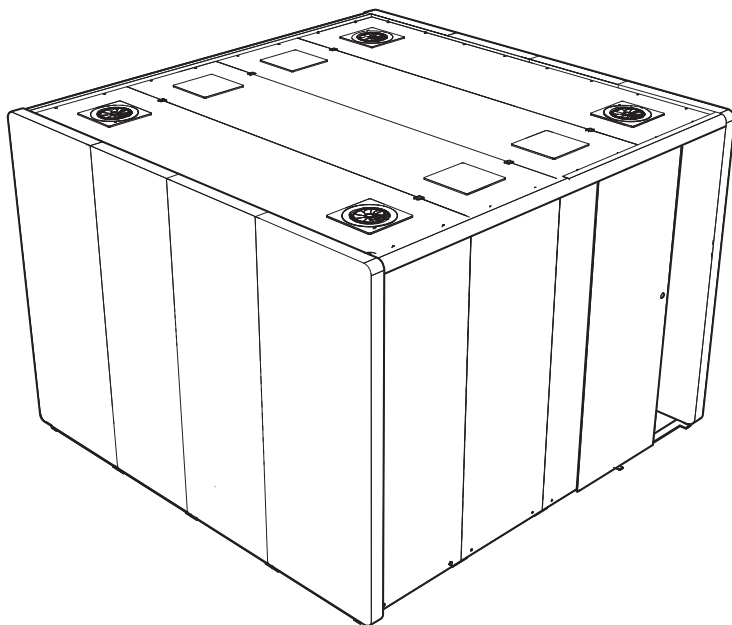

Ahrend Flexbox

Modular space in space solutions

Cloth

Adhesive tape/glass

Wrench 8/13/24

Adhesive tape/floor

Socket wrench

Cross head screwdriver

Glass carrier

Manual

Powertool

Scissors

Visual inspection

Allen key

- | | | | | |
|--|---|---|--|---|
|  1
2x
M10x40 |  2
2x
M10 |  3
2x
M8x20 |  4
2x
M8 |  5
4x
M5x25 |
|--|---|---|--|---|

24