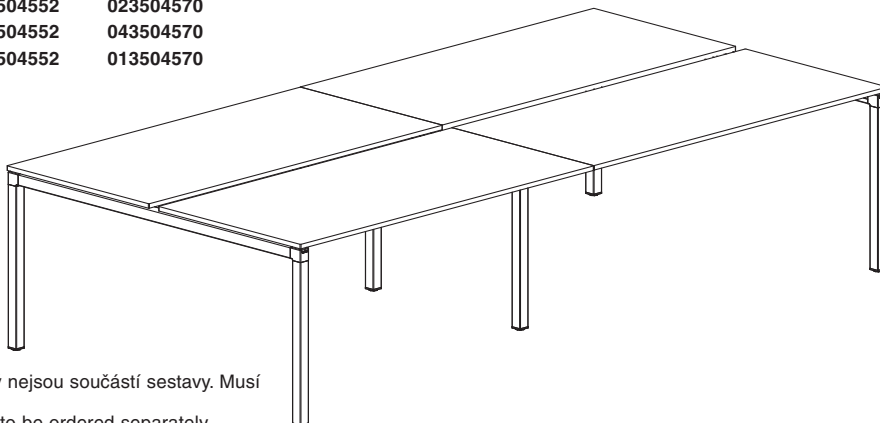

Kancelářský systém 4Ever

Stolové sestavy

Stůl kancelářský 4Ever Bench, pro paraván Sonic, 3200×1600
Desk office 4Ever Bench, for screen Sonic, 3200×1600

	LTD – MFC šedá grey	LTD – MFC buk beech	LTD – MFC divoká hruška wild pear	LTD – MFC bílá white
RAL9004	033504545	033504532	033504552	033504570
RAL9007	023504545	023504532	023504552	023504570
RAL9010	043504545	043504532	043504552	043504570
RAL9022	013504545	013504532	013504552	013504570