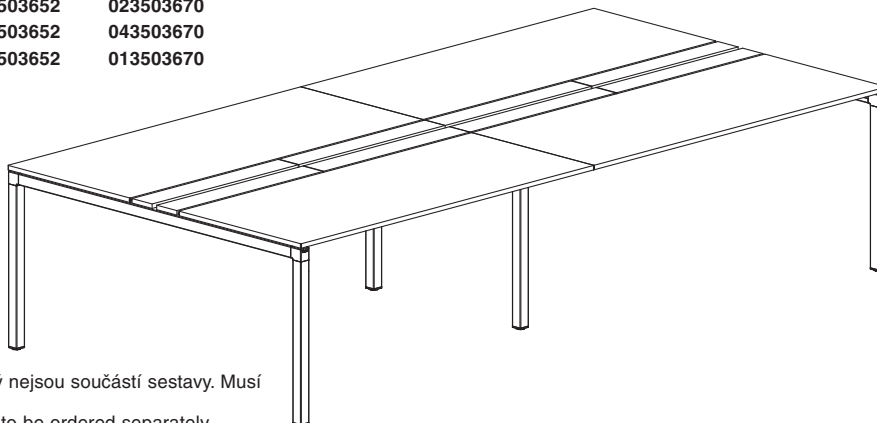

Stůl kancelářský 4Ever Bench s výklopem, pro paraván Zenith2, 3200×1600
Desk office 4Ever Bench flip, for screen Zenith2, 3200×1600

	LTD – MFC šedá grey	LTD – MFC buk beech	LTD – MFC divoká hruška wild pear	LTD – MFC bílá white
RAL9004	033503645	033503632	033503652	033503670
RAL9007	023503645	023503632	023503652	023503670
RAL9010	043503645	043503632	043503652	043503670
RAL9022	013503645	013503632	013503652	013503670

Pozn.: Paraván, držáky paravánů a kanál kabelový nejsou součástí sestavy. Musí být objednány jako samostatné položky.
Note: Screen, screen holders and Cable tray need to be ordered separately.

Stůl kancelářský 4Ever Bench, pro paraván Sonic, 1600×1600
Desk office 4Ever Bench, for screen Sonic, 1600×1600

	LTD – MFC šedá grey	LTD – MFC buk beech	LTD – MFC divoká hruška wild pear	LTD – MFC bílá white
RAL9004	033504045	033504032	033504052	033504070
RAL9007	023504045	023504032	023504052	023504070
RAL9010	043504045	043504032	043504052	043504070
RAL9022	013504045	013504032	013504052	013504070