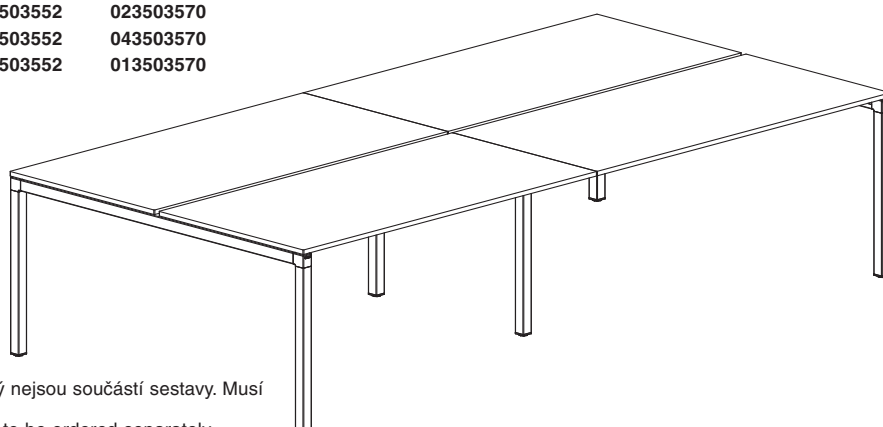

Pozn.: Paraván, držáky paravánů a kanál kabelový nejsou součástí sestavy. Musí být objednány jako samostatné položky.

Note: Screen, screen holders and Cable tray need to be ordered separately.

Stůl kancelářský 4Ever Bench, pro paraván Zenith2, 3200×1600
Desk office 4Ever Bench, for screen Zenith2, 3200×1600

	LTD – MFC šedá grey	LTD – MFC buk beech	LTD – MFC divoká hruška wild pear	LTD – MFC bílá white
RAL9004	033503545	033503532	033503552	033503570
RAL9007	023503545	023503532	023503552	023503570
RAL9010	043503545	043503532	043503552	043503570
RAL9022	013503545	013503532	013503552	013503570