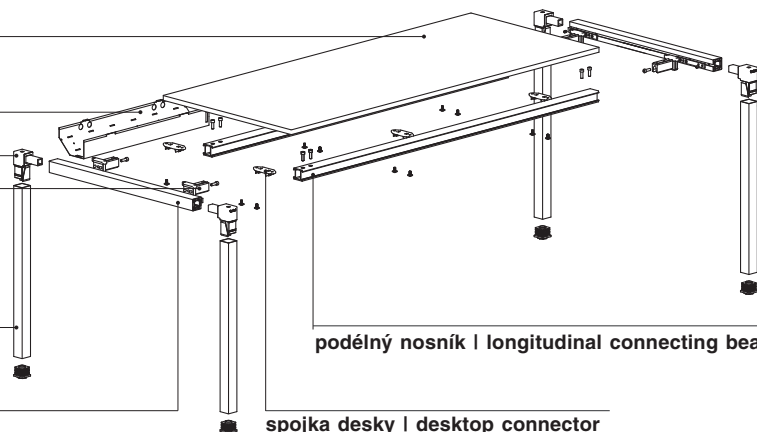

If a one-colour design of the base in a shade other than RAL9022 is required, the OPE is able to deliver the required design as an atypical.

Desktops

Desktops are made of wood-based material from certified suppliers (MFC with a thickness of 18 mm glued with ABS edges 2 mm in the same decor as the board – for selected designs, the edges are glued with laser technology).

The worksurface finishes are:

U1188 – grey
0381PR – beech
R5413 – wild pear
W400 – white

Limitní hodnoty rozměrů desek | Limit values of desktop dimensions

Typ Type	Tloušťka Thickness (mm)	Hrana Edge	Limitní hodnoty rozměrů desek Limit values of desktop dimensions (mm)
LTD | MFC	18, 22, 25	ABS 2 mm	MIN 400x400 < MAX 2400x1200, 1600x1600

Limitní přesah desky přes podnoží | Limit overlap of desktop over the framework

LTD | MFC	18	350 mm

deska stolová | desktop

kanál kabelový | cable tray

roh hliníkový | aluminium corner

podpěra | bracket

noha 4Ever | leg 4Ever

vodorovný profil boční | side connecting piece

podélný nosník | longitudinal connecting beam

spojka desky | desktop connector